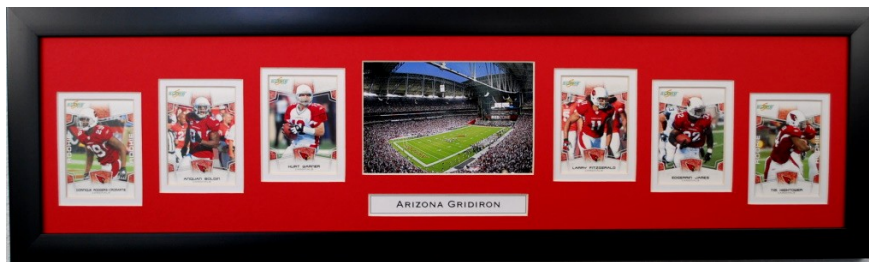

Collector Card Frames - Stadium Photo edition

Get in the game with a snapshot of your favorite teams' gridiron while showcasing the superstars of home field advantage. A custom framed trading card display that puts you at the game.

- Holds any standard size trading cards (2.5 x 3.5") (not included)
- Cards are easily added/changed through back of frame
- Overall frame dimensions: 9" x 27" (4 card) or 9" x 31" (6 card)
- Includes Licensed NFL® Stadium Photo
- Available with 4 or 6 Standard Card Openings